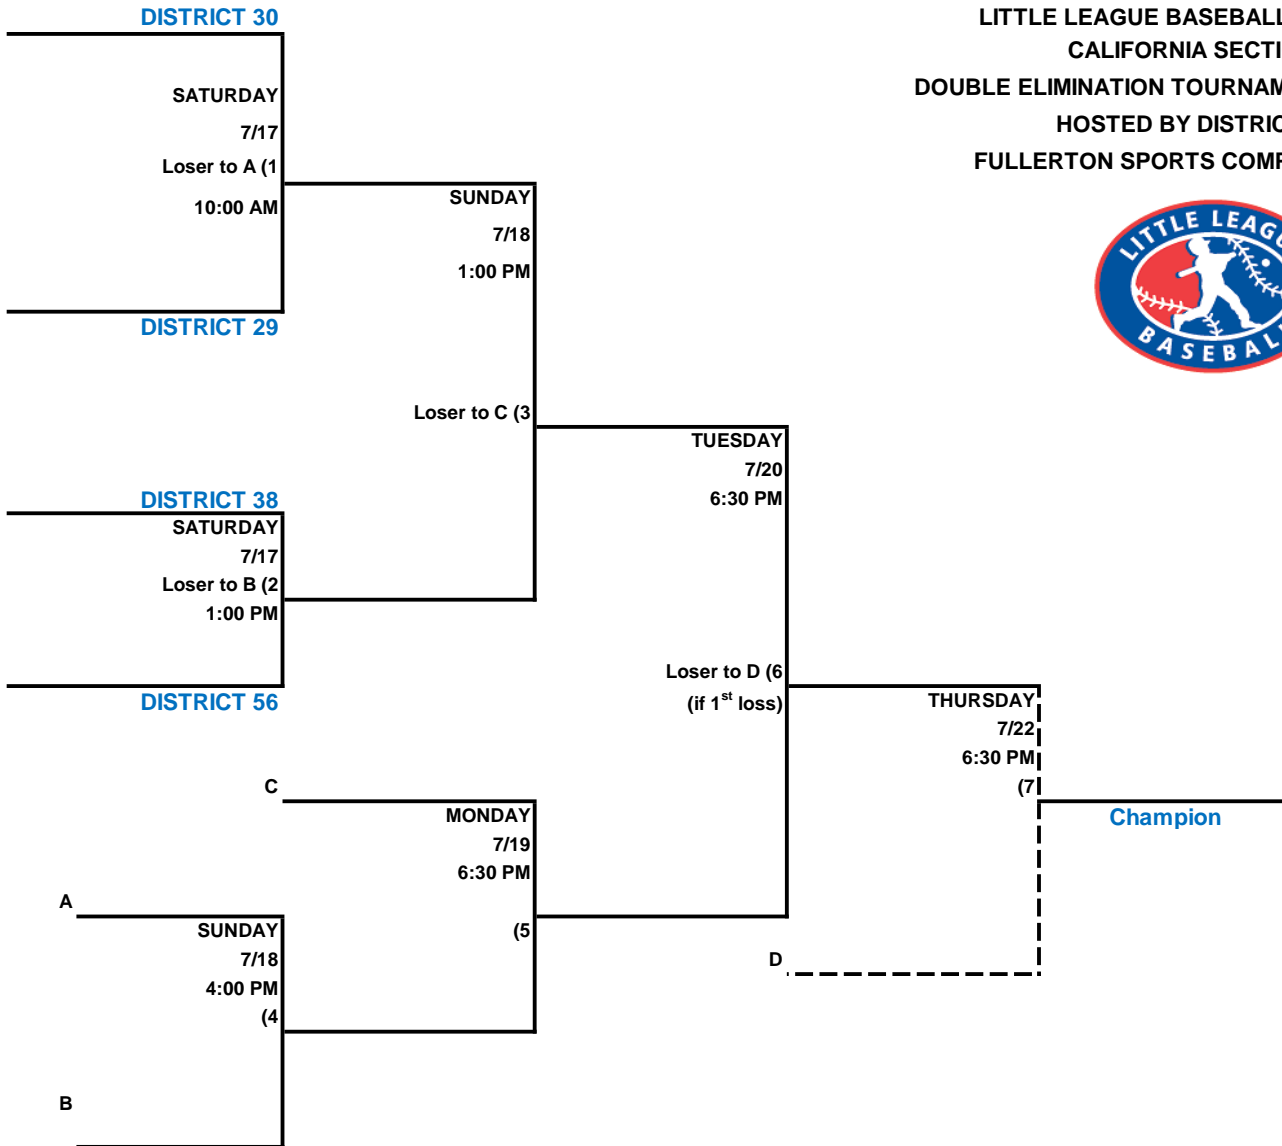

CALIFORNIA SECTION 5

2010 LITTLE LEAGUE ALL STAR TOURNAMENT

LITTLE LEAGUE TOURNAMENT 2010

LITTLE LEAGUE BASEBALL INC
CALIFORNIA SECTION 5
DOUBLE ELIMINATION TOURNAMENT
HOSTED BY DISTRICT 56
FULLERTON SPORTS COMPLEX

Fullerton Sports Complex
560 Silver Pine Road
(off Bastanchury Road)
Fullerton, CA