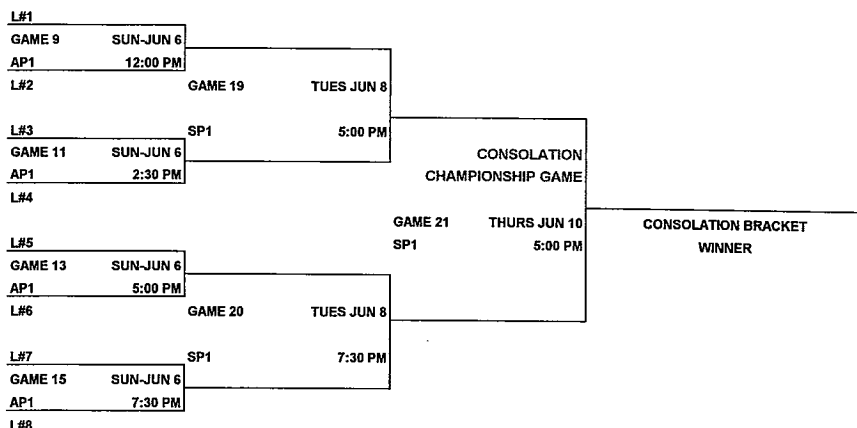

# DISTRICT 56 TOURNAMENT OF CHAMPIONS - MAJORS

## CHAMPIONSHIP BRACKET

**2010 TOURNAMENT  
CA DISTRICT 56  
MAJOR DIVISION  
JUNE 5 THROUGH JUNE 10  
BREA SPORTS PARK and  
AROVISTA PARK, BREA**

## CONSOLATION BRACKET

**LOCATIONS:** SP1 = Brea Sports Park - Field 1  
3333 E. Birch Street, Brea

AP1 = Arovista Park - Field 1  
500 W. Imperial Hwy (Imperial Highway at Berry Street), Brea