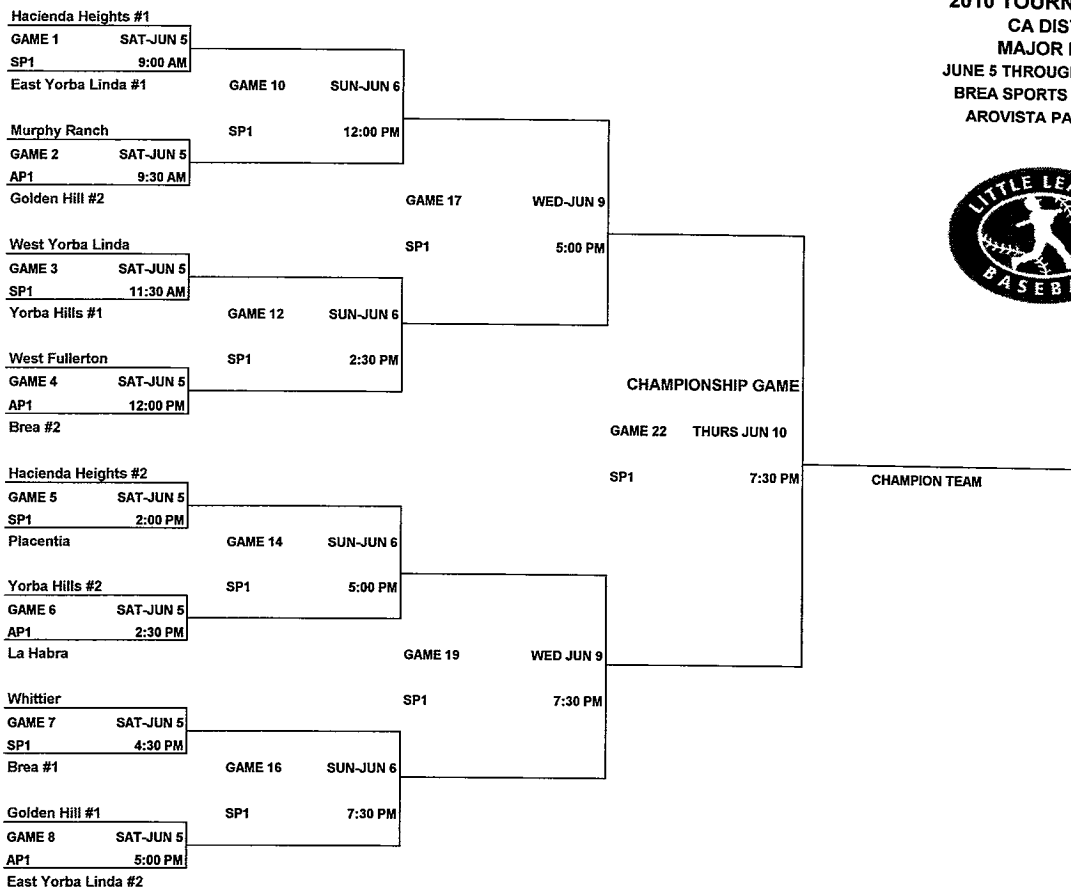

# DISTRICT 56 TOURNAMENT OF CHAMPIONS - MAJORS

## CHAMPIONSHIP BRACKET

**2010 TOURNAMENT  
CA DISTRICT 56  
MAJOR DIVISION  
JUNE 5 THROUGH JUNE 10  
BREA SPORTS PARK and  
AROVISTA PARK, BREA**

## CONSOLATION BRACKET

**LOCATIONS:** SP1 = Brea Sports Park - Field 1  
3333 E. Birch Street, Brea

AP1 = Arovista Park - Field 1  
500 W. Imperial Hwy (Imperial Highway at Berry Street), Brea